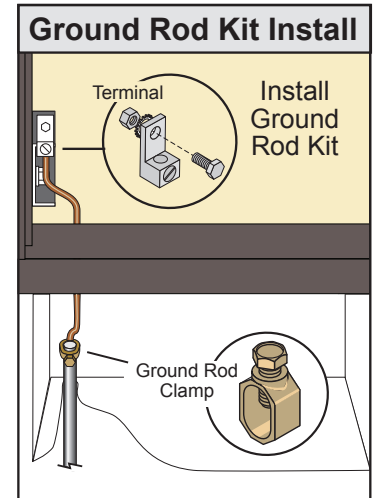

# FireMax 6000 with 2 Pumps Installed

For illustration purposes only.

2 - Pump Parts List*		
Qty	p/n	Description
2	5800055	Circulator Pump, 20-58
2	5800019	Pump Flange Kit, 1-1/4"
2	409	Nipple, 1-1/4" x Close
2	5000898	Ball Valve, Brass, 1-1/4"
4	1324	PEX Adapter, 1"
4	5926	PEX Clamp Crimp Ring, 1"
4	5000978	Reducer, 1-1/4" x 1"
2	11157	Nipple, 1-1/4" x 3"
1	411	Street Elbow, 90°, 1-1/4"
1	5001025	Reducing Tee, 1-1/4" x 1/2"
1	5001024	Nipple, 1-1/4" x 12"
2	0020-250	Nipple, 1" x 2"
2	0020-403	Swing Check Valve, 1"
-	5700082	1" Central PEX Tube

\*Additional suggested plumbing components.  
Circled fittings (shown in side views) are included with furnace.

**NOTE**  
Grounding Rod Kit (p/n 6593) must be installed with every furnace.

**WOOD MASTER**