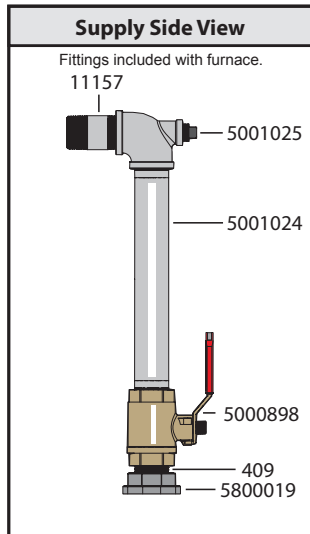

# FireMax 6000 with 2 Pumps Installed

For illustration purposes only.

2 - Pump Parts List*		
Qty	p/n	Description
2	5800055	Circulator Pump, 20-58
2	5800019	Pump Flange Kit, 1-1/4"
2	409	Nipple, 1-1/4" x Close
2	5000898	Ball Valve, Brass, 1-1/4"
4	1324	PEX Adapter, 1"
4	5926	PEX Clamp Crimp Ring, 1"
4	5000978	Reducer, 1-1/4" x 1"
2	11157	Nipple, 1-1/4" x 3"
1	411	Street Elbow, 90°, 1-1/4"
1	5001025	Reducing Tee, 1-1/4" x 1/2"
1	5001024	Nipple, 1-1/4" x 12"
2	0020-250	Nipple, 1" x 2"
2	0020-403	Swing Check Valve, 1"
-	5700082	1" Central PEX Tube