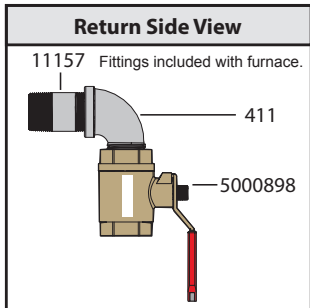

# FireMax 6000 with 2 Pumps Installed

For illustration purposes only.

2 - Pump Parts List*		
Qty	p/n	Description
2	5800055	Circulator Pump, 20-58
2	5800019	Pump Flange Kit, 1-1/4"
2	409	Nipple, 1-1/4" x Close
2	5000898	Ball Valve, Brass, 1-1/4"
4	1324	PEX Adapter, 1"
4	5926	PEX Clamp Crimp Ring, 1"
4	5000978	Reducer, 1-1/4" x 1"
2	11157	Nipple, 1-1/4" x 3"
1	411	Street Elbow, 90°, 1-1/4"
1	5001025	Reducing Tee, 1-1/4" x 1/2"
1	5001024	Nipple, 1-1/4" x 12"
2	0020-250	Nipple, 1" x 2"
2	0020-403	Swing Check Valve, 1"
-	5700082	1" Central PEX Tube