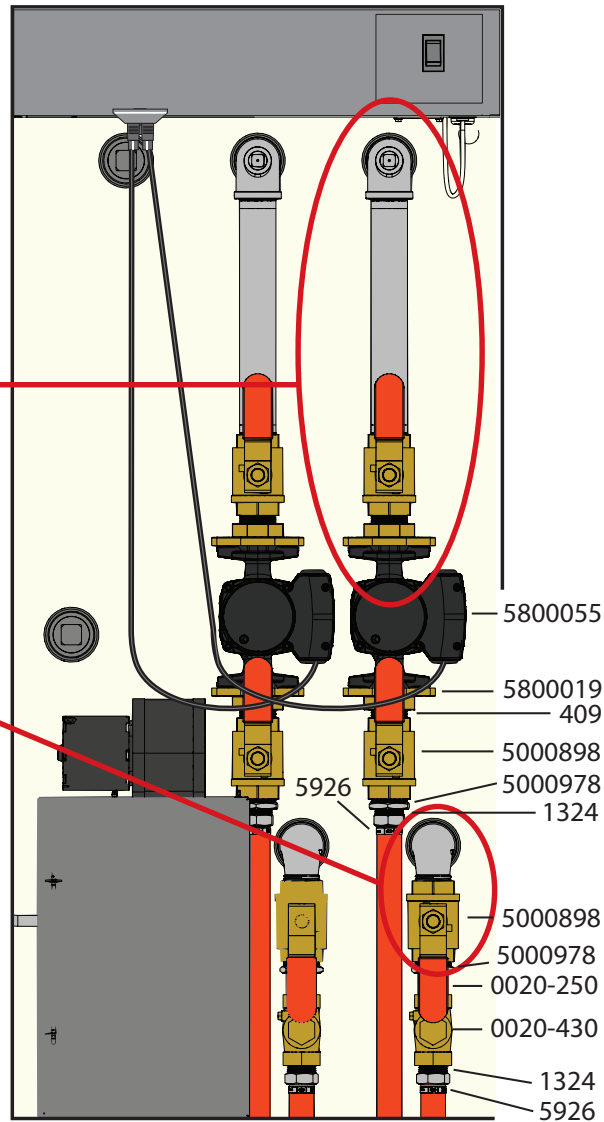

# FireMax 6000 with 2 Pumps Installed

For illustration purposes only.

2 - Pump Parts List*		
Qty	p/n	Description
2	5800055	Circulator Pump, 20-58
2	5800019	Pump Flange Kit, 1-1/4"
2	409	Nipple, 1-1/4" x Close
2	5000898	Ball Valve, Brass, 1-1/4"
4	1324	PEX Adapter, 1"
4	5926	PEX Clamp Crimp Ring, 1"
4	5000978	Reducer, 1-1/4" x 1"
2	11157	Nipple, 1-1/4" x 3"
1	411	Street Elbow, 90°, 1-1/4"
1	5001025	Reducing Tee, 1-1/4" x 1/2"
1	5001024	Nipple, 1-1/4" x 12"
2	0020-250	Nipple, 1" x 2"
2	0020-403	Swing Check Valve, 1"
-	5700082	1" Central PEX Tube

\*Additional suggested plumbing components.  
Circled fittings (shown in side views) are included with furnace.

**NOTE**  
Grounding Rod Kit (p/n 6593) must be installed with every furnace.

**WOOD MASTER**