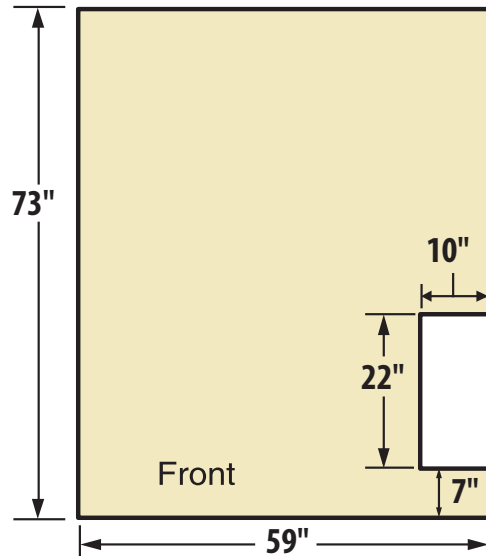

FireMax

Furnace Base and Dimensions

FireMax 5000
(Foundation Optional)

FireMax 6000
(Foundation Optional)

FURNACE MEASUREMENTS

	A	B	C	D	E	F	G	H	I	J
FireMax 5000	47"	79"	63"	51"	64"	76"	105"*	4"	14"	26.5"
FireMax 6000	59"	93"	73"	65"	74"	86"	116"*	4"	14"	26.5"