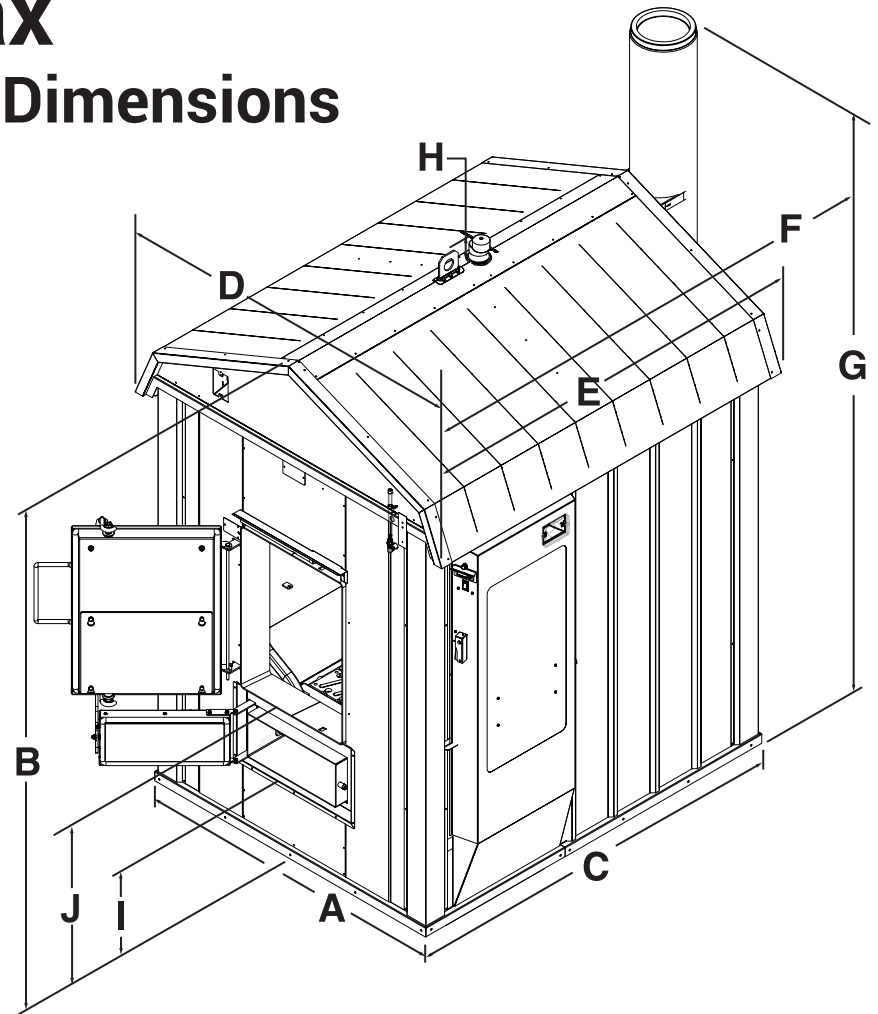

FireMax

Furnace Base and Dimensions

FireMax 5000
(Foundation Optional)

FireMax 6000
(Foundation Optional)

FURNACE MEASUREMENTS

	A	B	C	D	E	F	G	H	I	J
FireMax 5000	47"	79"	63"	51"	64"	76"	105"*	4"	14"	26.5"
FireMax 6000	59"	93"	73"	65"	74"	86"	116"*	4"	14"	26.5"