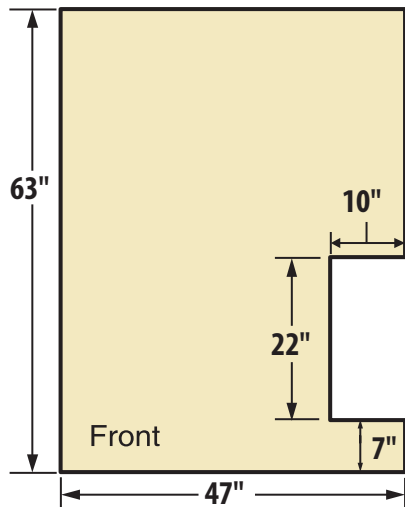

FireMax

Furnace Base and Dimensions

FireMax 5000
(Foundation Optional)

FireMax 6000
(Foundation Optional)

FURNACE MEASUREMENTS

	A	B	C	D	E	F	G	H	I	J
FireMax 5000	47"	79"	63"	51"	64"	76"	105"*	4"	14"	26.5"
FireMax 6000	59"	93"	73"	65"	74"	86"	116"*	4"	14"	26.5"