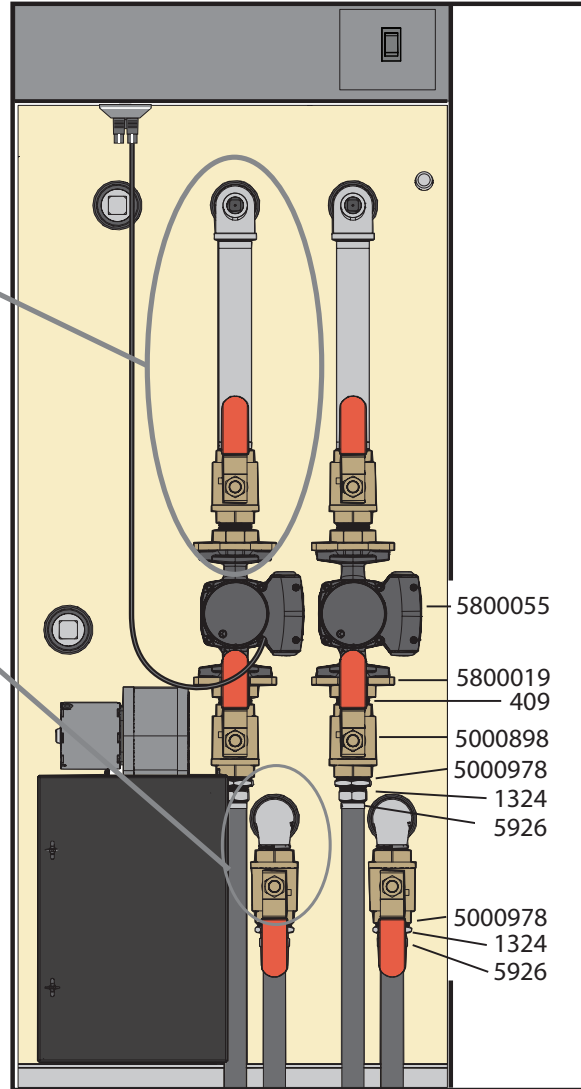

# FireMax 6000 with 2 Pumps Installed

For illustration purposes only.

2 - Pump Parts List*		
Qty	p/n	Description
2	5800055	Circulator Pump, 20-58
2	5800019	Pump Flange Kit, 1-1/4"
2	409	Nipple, 1-1/4" x Close
2	5000898	Ball Valve, Brass, 1-1/4"
4	1324	PEX Adapter, 1"
4	5926	PEX Clamp Crimp Ring, 1"
4	5000978	Reducer, 1-1/4" x 1"
2	11157	Nipple, 1-1/4" x 3"
1	411	Street Elbow, 90°, 1-1/4"
1	5001025	Reducing Tee, 1-1/4" x 1/2"
1	5001024	Nipple, 1-1/4" x 12"
-	5700082	1" Central PEX Tube

\*Additional suggested plumbing components.  
Circled fittings (shown in side views) are included with furnace.

**NOTE**  
Grounding Rod Kit (p/n 6593) must be installed with every furnace.

**WOOD MASTER**