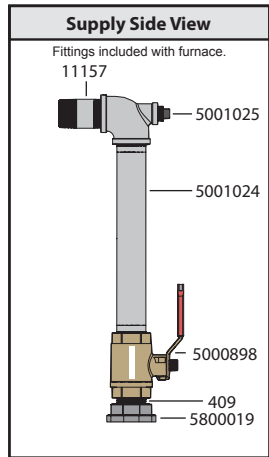

# FireMax 6000 with 2 Pumps Installed

For illustration purposes only.

2 - Pump Parts List*		
Qty	p/n	Description
2	5800055	Circulator Pump, 20-58
2	5800019	Pump Flange Kit, 1-1/4"
2	409	Nipple, 1-1/4" x Close
2	5000898	Ball Valve, Brass, 1-1/4"
4	1324	PEX Adapter, 1"
4	5926	PEX Clamp Crimp Ring, 1"
4	5000978	Reducer, 1-1/4" x 1"
2	11157	Nipple, 1-1/4" x 3"
1	411	Street Elbow, 90°, 1-1/4"
1	5001025	Reducing Tee, 1-1/4" x 1/2"
1	5001024	Nipple, 1-1/4" x 12"
-	5700082	1" Central PEX Tube