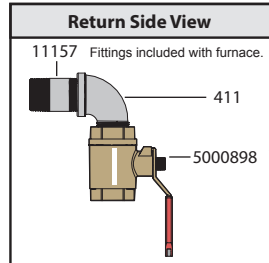

# FireMax 6000 with 2 Pumps Installed

For illustration purposes only.

2 - Pump Parts List*		
Qty	p/n	Description
2	5800055	Circulator Pump, 20-58
2	5800019	Pump Flange Kit, 1-1/4"
2	409	Nipple, 1-1/4" x Close
2	5000898	Ball Valve, Brass, 1-1/4"
4	1324	PEX Adapter, 1"
4	5926	PEX Clamp Crimp Ring, 1"
4	5000978	Reducer, 1-1/4" x 1"
2	11157	Nipple, 1-1/4" x 3"
1	411	Street Elbow, 90°, 1-1/4"
1	5001025	Reducing Tee, 1-1/4" x 1/2"
1	5001024	Nipple, 1-1/4" x 12"
-	5700082	1" Central PEX Tube