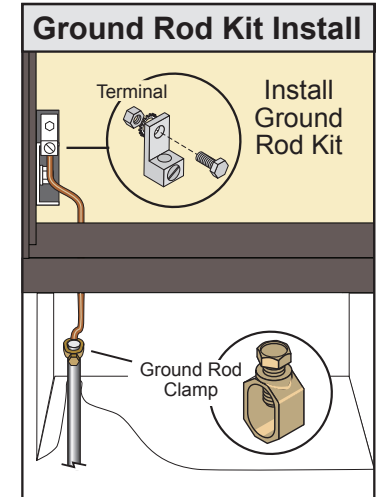

# FireMax 6000 with 2 Pumps Installed

For illustration purposes only.

2 - Pump Parts List*		
Qty	p/n	Description
2	5800055	Circulator Pump, 20-58
2	5800019	Pump Flange Kit, 1-1/4"
2	409	Nipple, 1-1/4" x Close
2	5000898	Ball Valve, Brass, 1-1/4"
4	1324	PEX Adapter, 1"
4	5926	PEX Clamp Crimp Ring, 1"
4	5000978	Reducer, 1-1/4" x 1"
2	11157	Nipple, 1-1/4" x 3"
1	411	Street Elbow, 90°, 1-1/4"
1	5001025	Reducing Tee, 1-1/4" x 1/2"
1	5001024	Nipple, 1-1/4" x 12"
-	5700082	1" Central PEX Tube

\*Additional suggested plumbing components.  
Circled fittings (shown in side views) are included with furnace.

**NOTE**  
Grounding Rod Kit (p/n 6593) must be installed with every furnace.

**WOOD MASTER**