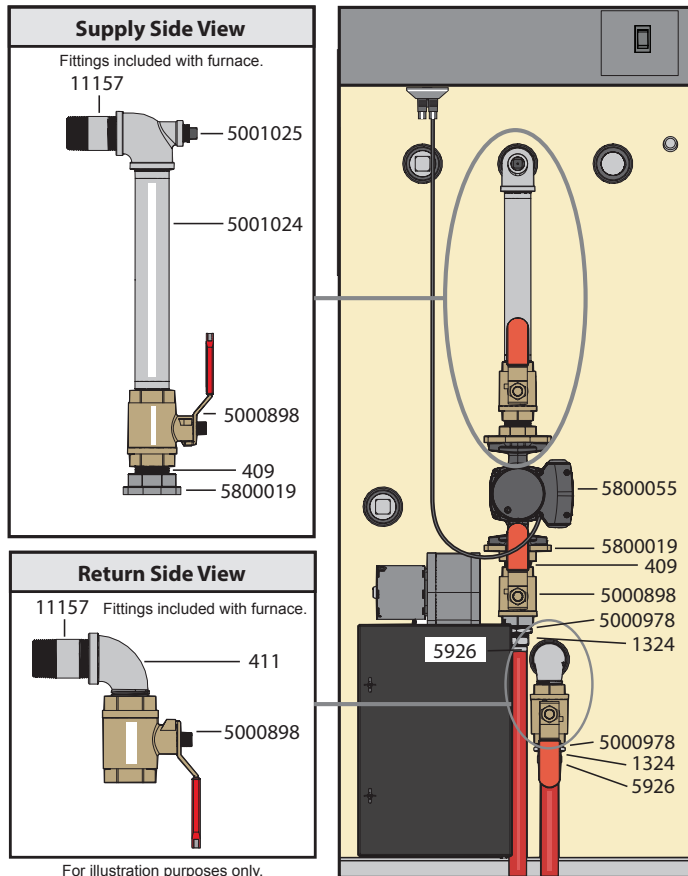

FireMax 6000 with 1 Pump Installed

1 - Pump Parts List*		
Qty	p/n	Description
1	5800055	Circulator Pump, 20-58
1	5800019	Pump Flange Kit, 1-1/4"
1	409	Nipple, 1-1/4" x Close
1	5000898	Ball Valve, Brass, 1-1/4"
2	1324	PEX Adapter, 1"
2	5926	PEX Clamp Crimp Ring, 1"
2	5000978	Reducer, 1-1/4" x 1"
-	5700082	1" Central PEX Tube

*Additional suggested plumbing components.
Circled fittings (shown in side views) are included with furnace.

NOTE
Grounding Rod Kit (p/n 6593) must be installed with every furnace.