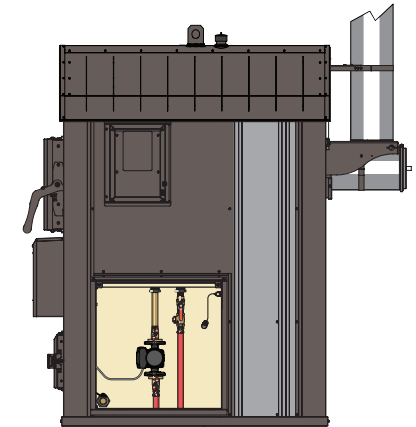

Area of Focus