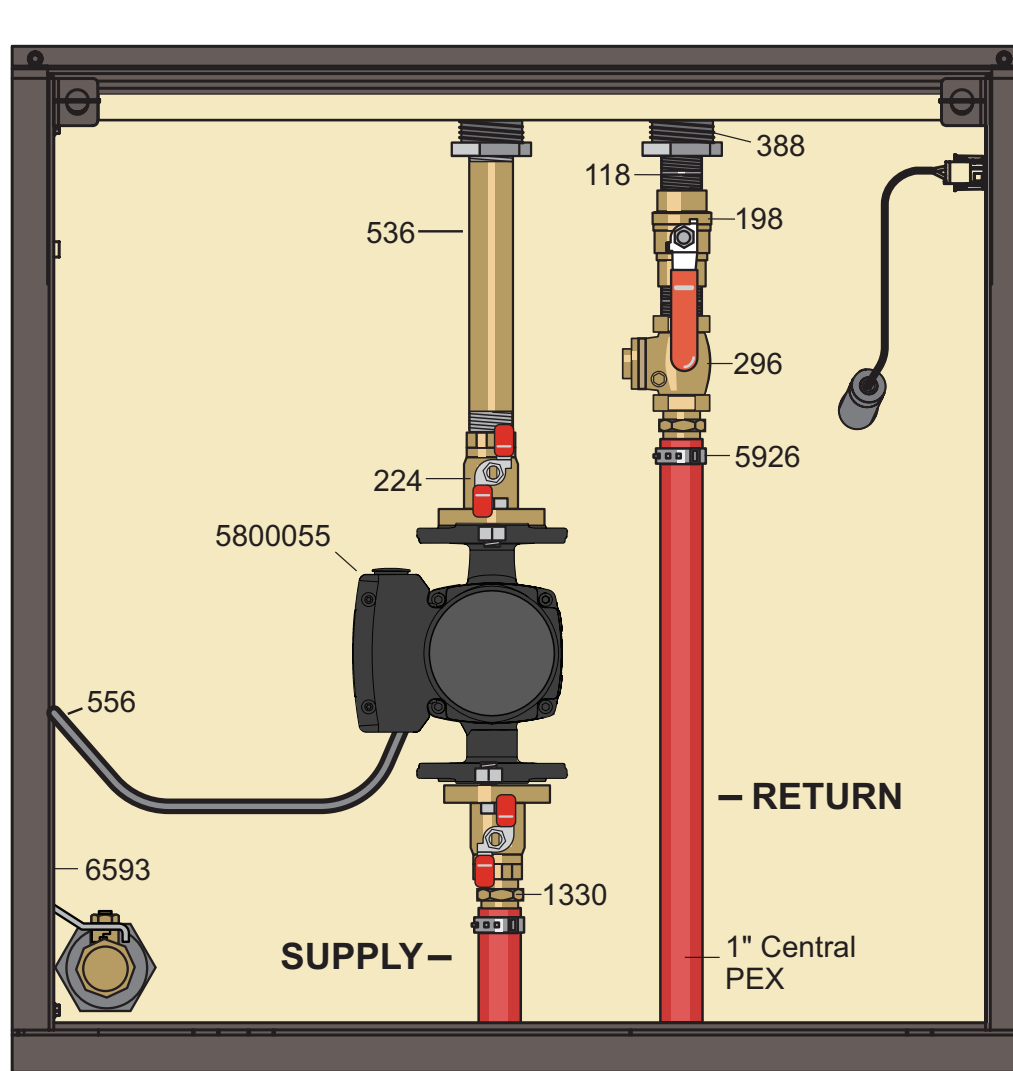

CleanFire 300 with 1 Pump Installed

1 - Pump Parts List*		
Qty	p/n	Description
2	118	Close Nipple, 3/4"
1	198	Ball Valve, 3/4"
1	224	Isolation Flange Kit, 3/4"
1	536	Brass Nipple, 3/4" x 7"
1	296	Swing Check Valve, 3/4"
2	388	Hex Bushing, 1-1/4" x 3/4"
1	556	Power Supply Cord, 32"
2	1330	MPT to PEX, 3/4" x 1"
2	5926	Stainless Steel Clamp Crimp Ring, 1"
1	6593	Grounding Rod Kit
1	5800055	Pump, UPMS 20-58 F

*Parts and accessories sold separately. Pump size may vary.

NOTE

Grounding Rod Kit (p/n 6593) must be installed with every furnace.

For illustration purposes only.