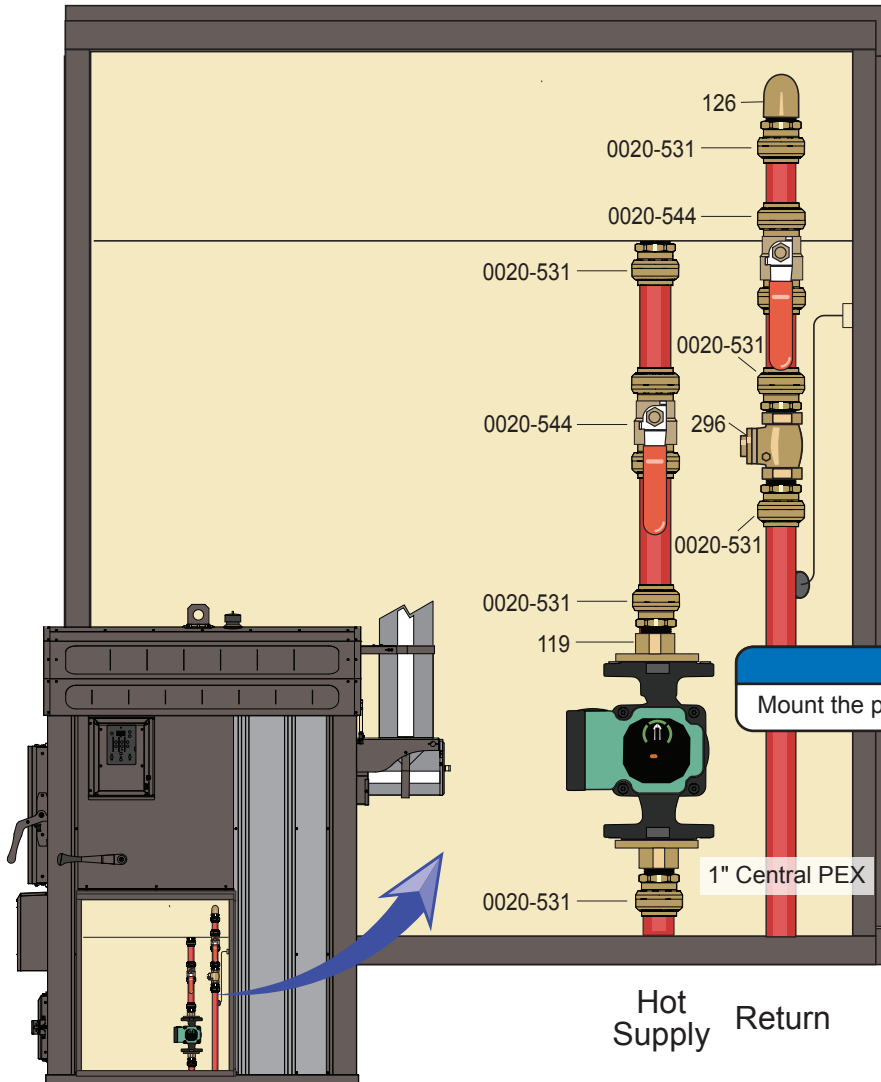

# Single Pump Sharkbite® Fittings Kit (p/n 2500708)

7xx/9xx Pump Panel

## Kit Contents:

QTY.	PART#	DESCRIPTION
6	0020-531	Sharkbite Reducer, 1" x 3/4" MNPT
2	0020-544	Sharkbite Ball Valve, 1"
1	119	Pump Flange Kit, 3/4" FIP
1	296	Swing Check Valve, 3/4" FIP
1	126*	Street Elbow, 90°, Brass, 3/4"

\*Not used if installing kit on 3xx or 5xx

3xx/5xx Pump Panel