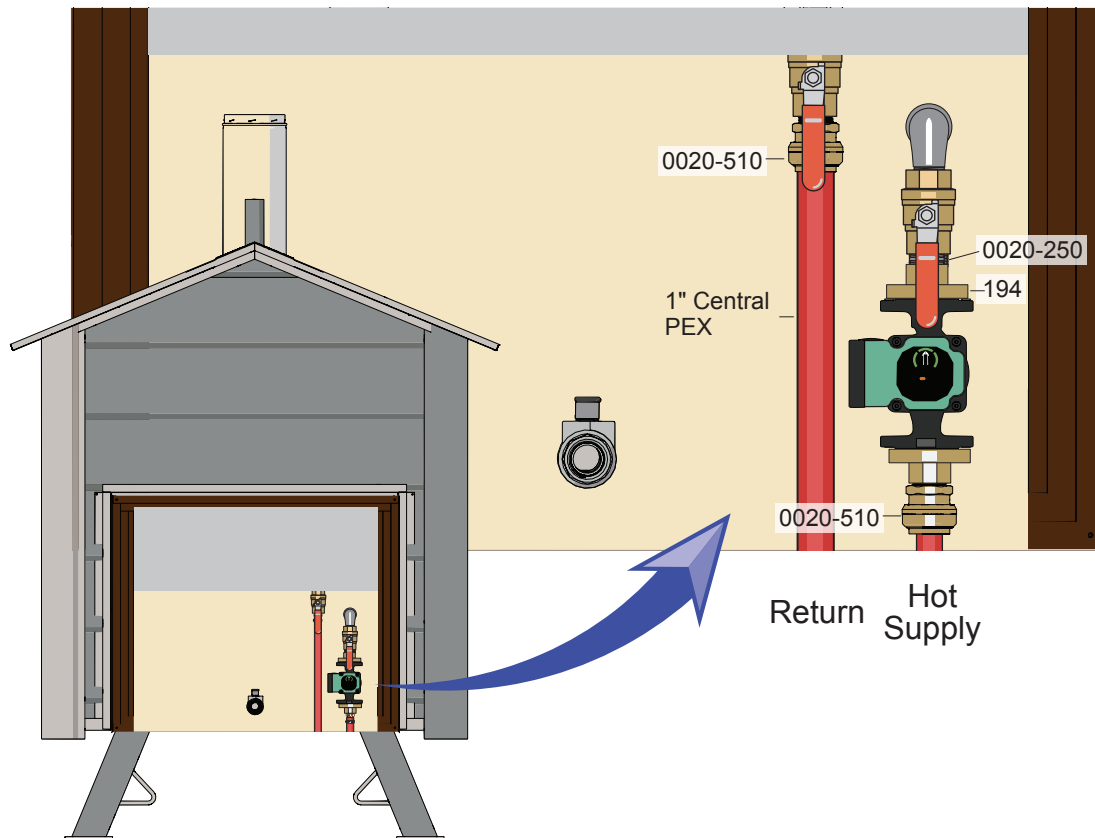

Sharkbite Kit

Existing Boiler, Plate Exchanger

(p/n 2500706)

Kit Contents:

QTY.	PART#	DESCRIPTION
4	0020-507	Sharkbite Female Adapter, 1" FPT
2	0020-510*	Sharkbite Male Adapter, 1" MPT
1	0020-250*	2" Black Nipple, 1" NPT
1	194*	Pump Flange Kit, 1" FIP

*Components installed on outdoor furnace

WOOD MASTER®

p/n 9000956 • Rev. A