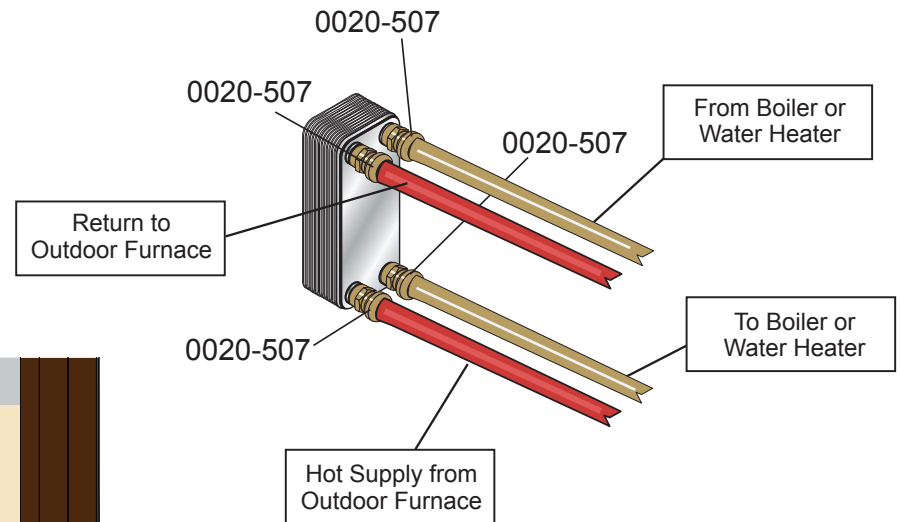

Sharkbite Kit

Existing Boiler, Plate Exchanger

(p/n 2500706)

Kit Contents:

QTY.	PART#	DESCRIPTION
4	0020-507	Sharkbite Female Adapter, 1" FPT
2	0020-510*	Sharkbite Male Adapter, 1" MPT
1	0020-250*	2" Black Nipple, 1" NPT
1	194*	Pump Flange Kit, 1" FIP

*Components installed on outdoor furnace

WOOD MASTER®

p/n 9000956 • Rev. A