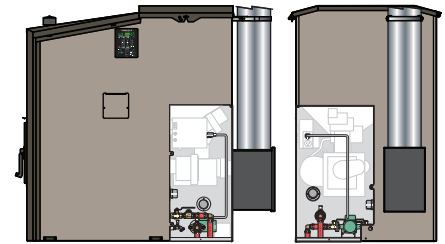

Maxim M255 with 1 Pump Installed

Side View

Rear View

Area of Focus

Side

Rear

Parts List

Qty	p/n	Description
1	118	Close Nipple, 3/4"
1	198	Ball Valve, 3/4"
1	224	Isolation Flange Kit, 3/4"
1	296	Swing Check Valve, 3/4"
2	333	Round Pipe Cap, 1-1/4"
1	556	Power Supply Cord, 32"
2	1330	PEX Adapter, 1" x 3/4"
2	1334	PEX 90° Elbow, 1"
6	5926	Stainless Steel Clamp, 1"
1	5800004	Taco 007 Pump

Parts and accessories sold separately.
Pump size may vary.