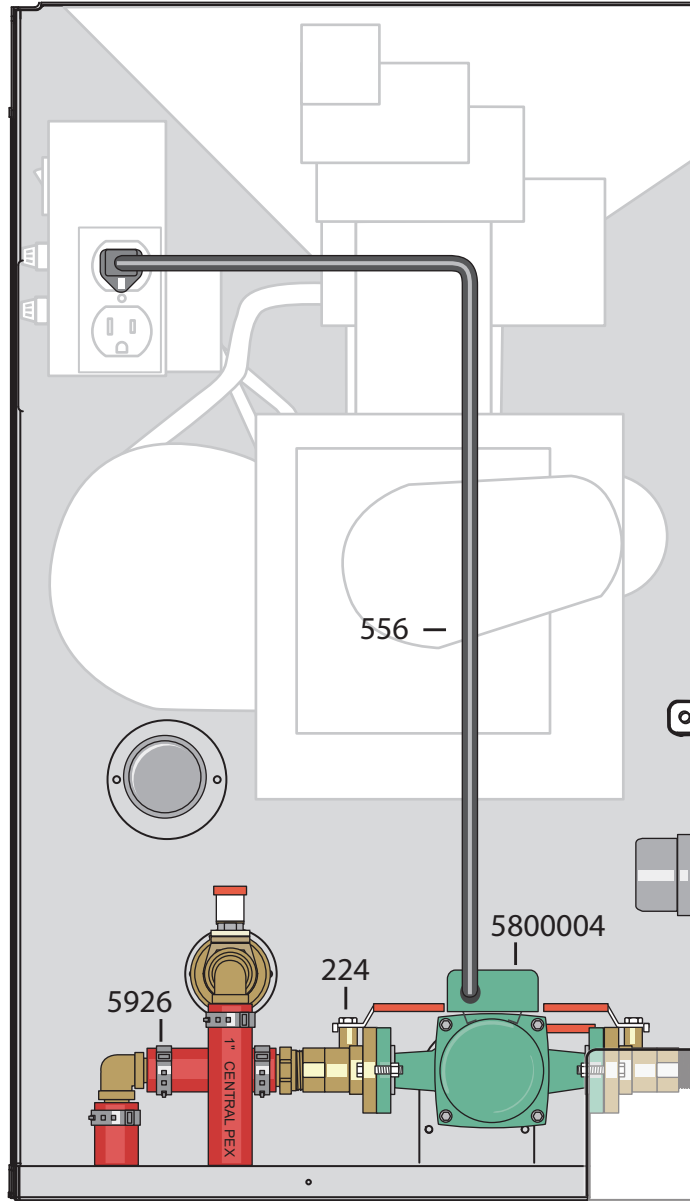

Maxim M255 with 1 Pump Installed

Side View

Rear View

Area of Focus

Side

Rear

Parts List

Qty	p/n	Description
1	118	Close Nipple, 3/4"
1	198	Ball Valve, 3/4"
1	224	Isolation Flange Kit, 3/4"
1	296	Swing Check Valve, 3/4"
2	333	Round Pipe Cap, 1-1/4"
1	556	Power Supply Cord, 32"
2	1330	PEX Adapter, 1" x 3/4"
2	1334	PEX 90° Elbow, 1"
6	5926	Stainless Steel Clamp, 1"
1	5800004	Taco 007 Pump

Parts and accessories sold separately.
Pump size may vary.