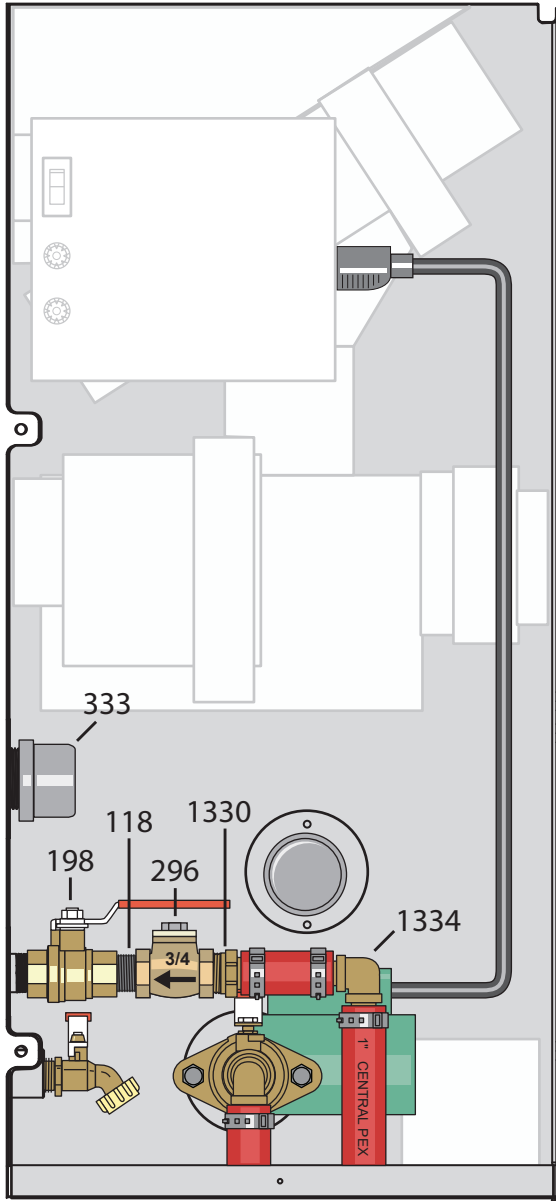

Maxim M255 with 1 Pump Installed

Side View

Rear View

Area of Focus

Side

Rear

Parts List

Qty	p/n	Description
1	118	Close Nipple, 3/4"
1	198	Ball Valve, 3/4"
1	224	Isolation Flange Kit, 3/4"
1	296	Swing Check Valve, 3/4"
2	333	Round Pipe Cap, 1-1/4"
1	556	Power Supply Cord, 32"
2	1330	PEX Adapter, 1" x 3/4"
2	1334	PEX 90° Elbow, 1"
6	5926	Stainless Steel Clamp, 1"
1	5800004	Taco 007 Pump

Parts and accessories sold separately.
Pump size may vary.