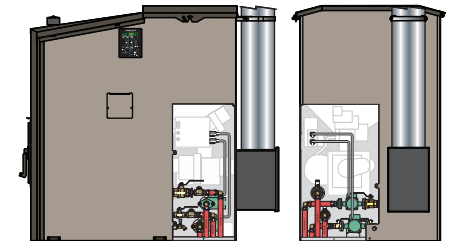

Maxim M255 with 2 Pumps Installed

Side View

Rear View

Area of Focus

Side

Rear

Parts List

Qty	p/n	Description
2	118	Close Nipple, 3/4"
1	119	Pump Flange Kit, 3/4"
1	198	Ball Valve, 3/4"
1	224	Isolation Flange, 3/4"
1	225	Isolation Flange, 1-1/4"
2	296	Swing Check Valve, 3/4"
1	388	Hex Bushing, 1-1/4" x 3/4"
1	410	Ball Valve, 1-1/4"
2	556	Power Supply Cord, 32"
4	1330	PEX Adapter, 1" x 3/4"
4	1334	PEX 90° Elbow, 1"
12	5926	Stainless Steel Clamp, 1"
2	5800004	Taco 007 Pump

Parts and accessories sold separately.
Pump size may vary.