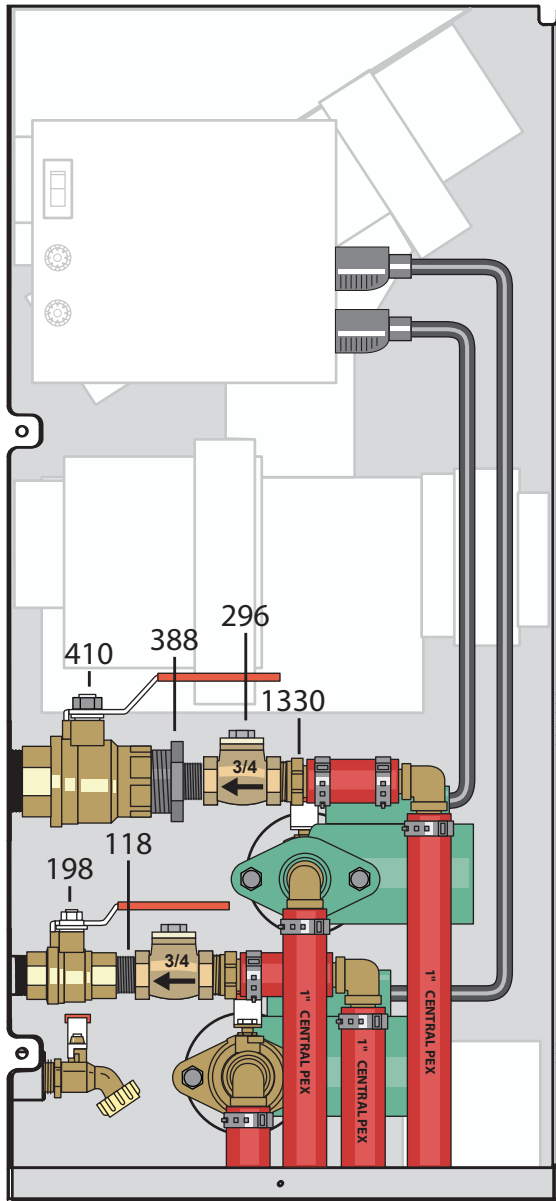

Maxim M255 with 2 Pumps Installed

Side View

Rear View

Area of Focus

Side

Rear

Parts List

Qty	p/n	Description
2	118	Close Nipple, 3/4"
1	119	Pump Flange Kit, 3/4"
1	198	Ball Valve, 3/4"
1	224	Isolation Flange, 3/4"
1	225	Isolation Flange, 1-1/4"
2	296	Swing Check Valve, 3/4"
1	388	Hex Bushing, 1-1/4" x 3/4"
1	410	Ball Valve, 1-1/4"
2	556	Power Supply Cord, 32"
4	1330	PEX Adapter, 1" x 3/4"
4	1334	PEX 90° Elbow, 1"
12	5926	Stainless Steel Clamp, 1"
2	5800004	Taco 007 Pump

Parts and accessories sold separately.
Pump size may vary.