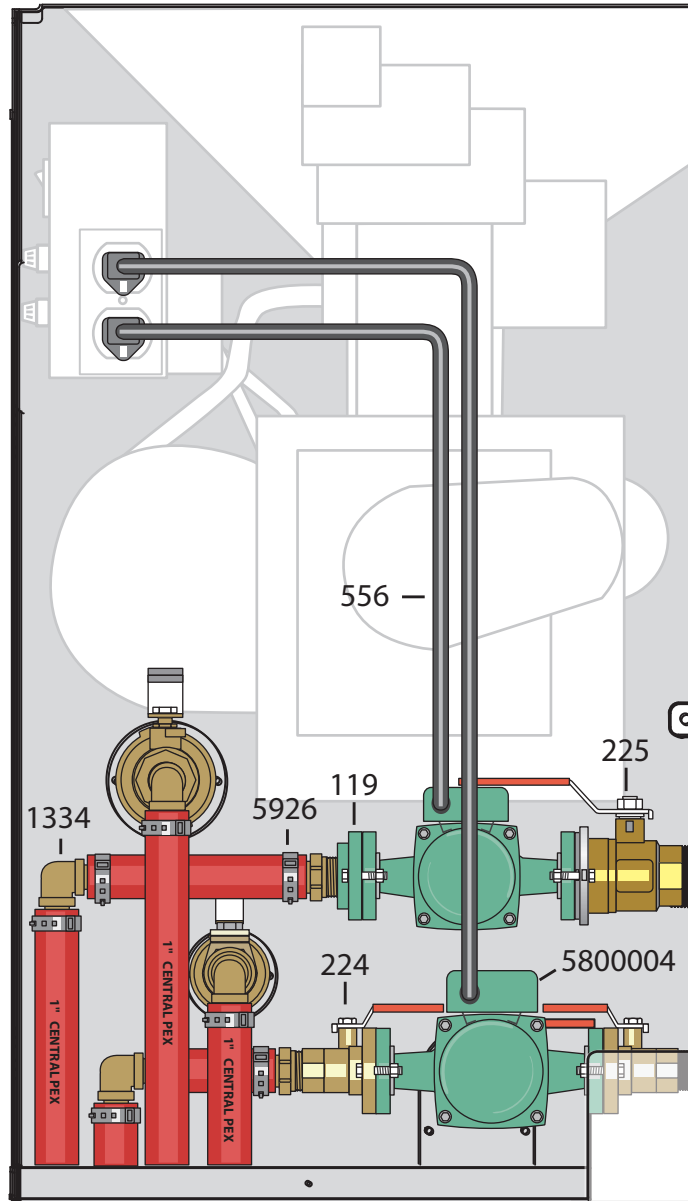

Maxim M255 with 2 Pumps Installed

Side View

Rear View

Area of Focus

Side

Rear

Parts List

Qty	p/n	Description
2	118	Close Nipple, 3/4"
1	119	Pump Flange Kit, 3/4"
1	198	Ball Valve, 3/4"
1	224	Isolation Flange, 3/4"
1	225	Isolation Flange, 1-1/4"
2	296	Swing Check Valve, 3/4"
1	388	Hex Bushing, 1-1/4" x 3/4"
1	410	Ball Valve, 1-1/4"
2	556	Power Supply Cord, 32"
4	1330	PEX Adapter, 1" x 3/4"
4	1334	PEX 90° Elbow, 1"
12	5926	Stainless Steel Clamp, 1"
2	5800004	Taco 007 Pump

Parts and accessories sold separately.
Pump size may vary.