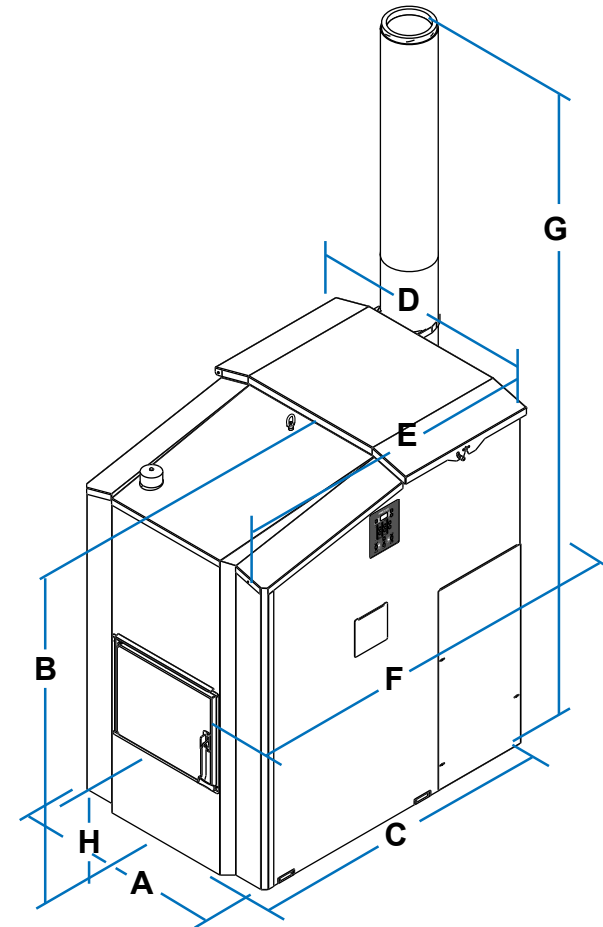

# Maxim M255 Furnace Base Dimensions

*Furnace Base Dimensions  
Shown without optional hopper.*

*Optional 2,440 lb  
Hopper with Furnace Base Dimensions*

## Maxim M255 Measurements

	A	B	C	D	E	F	G	H
in.	34	57	49.5	36	48	59.5*	117.5**	14.5
cm	86	145	126	91.5	122	151*	298.5**	37

\* Measurement (F) is from firebox door to chimney inspection cover.

\*\* Measurement (G) includes two 4 ft. chimney sections.