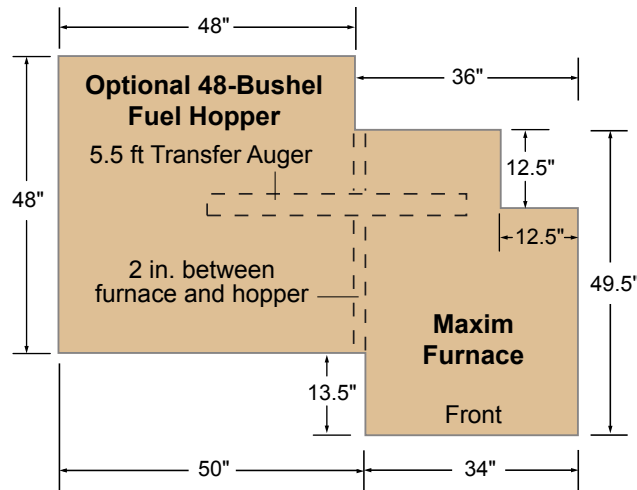

# Maxim M255 Furnace Base Dimensions

*Furnace Base Dimensions  
Shown without optional hopper.*

*Optional 2,440 lb  
Hopper with Furnace Base Dimensions*

## Maxim M255 Measurements

	A	B	C	D	E	F	G	H
in.	34	57	49.5	36	48	59.5*	117.5**	14.5
cm	86	145	126	91.5	122	151*	298.5**	37

\* Measurement (F) is from firebox door to chimney inspection cover.

\*\* Measurement (G) includes two 4 ft. chimney sections.