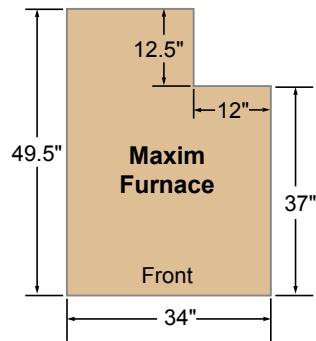

# Maxim M255 Furnace Base Dimensions

*Furnace Base Dimensions  
Shown without optional hopper.*

*Optional 2,440 lb  
Hopper with Furnace Base Dimensions*

## Maxim M255 Measurements

	A	B	C	D	E	F	G	H
in.	34	57	49.5	36	48	59.5*	117.5**	14.5
cm	86	145	126	91.5	122	151*	298.5**	37

\* Measurement (F) is from firebox door to chimney inspection cover.

\*\* Measurement (G) includes two 4 ft. chimney sections.